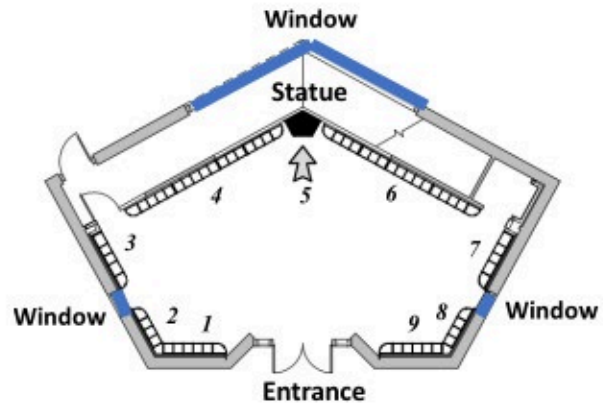

**Columbarium Elevation and Numbers**

Niche	Location	Size	Type	Status	Price	Area Catholics	StMaryMember
1.1	East	C18x12R	Premium	AVAIL	7,000.00	6,300.00	5,600.00
2.1	East	C18x12R	Premium	AVAIL	7,000.00	6,300.00	5,600.00
3.1	East	C18x12R	Premium	AVAIL	7,000.00	6,300.00	5,600.00
4.1	East	C18x12R	Premium	AVAIL	7,000.00	6,300.00	5,600.00
5.1	East	C18x12R	Standard	AVAIL	6,500.00	5,850.00	5,200.00
6.1	East	C18x12R	Standard	AVAIL	6,500.00	5,850.00	5,200.00
7.1	East	A12x12	Discount	AVAIL	4,000.00	3,600.00	3,200.00
8.1	East	B18x12	Standard	AVAIL	5,500.00	4,950.00	4,400.00
9.1	East	B18x12	Premium	AVAIL	6,000.00	5,400.00	4,800.00
10.1	East	B18x12	Premium	AVAIL	6,000.00	5,400.00	4,800.00
11.1	East	B18x12	Premium	AVAIL	6,000.00	5,400.00	4,800.00
12.1	East	B18x12	Premium	AVAIL	6,000.00	5,400.00	4,800.00
13.1	East	D24x12	Premium	AVAIL	8,000.00	7,200.00	6,400.00
14.1	East	D24x12	Premium	AVAIL	8,000.00	7,200.00	6,400.00
15.1	East	D24x12	Premium	AVAIL	8,000.00	7,200.00	6,400.00
16.1	East	D24x12	Premium	AVAIL	8,000.00	7,200.00	6,400.00
17.1	East	D24x12	Standard	AVAIL	7,500.00	6,750.00	6,000.00
18.1	East	A12x12	Discount	AVAIL	4,000.00	3,600.00	3,200.00
19.1	East	A12x12	Discount	AVAIL	4,000.00	3,600.00	3,200.00
20.1	East	A12x12	Discount	AVAIL	4,000.00	3,600.00	3,200.00
21.1	East	A12x12	Discount	AVAIL	4,000.00	3,600.00	3,200.00
22.1	East	B18x12	Standard	AVAIL	5,500.00	4,950.00	4,400.00
23.1	East	B18x12	Premium	AVAIL	6,000.00	5,400.00	4,800.00
24.1	East	B18x12	Premium	AVAIL	6,000.00	5,400.00	4,800.00
25.1	East	B18x12	Premium	AVAIL	6,000.00	5,400.00	4,800.00
26.1	East	B18x12	Premium	AVAIL	6,000.00	5,400.00	4,800.00